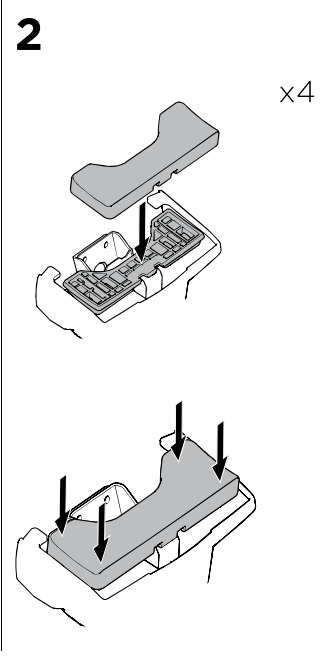

1

Kit 145290

TOYOTA Highlander, 5-dr SUV, 20-

ISO 11154-E

THULE WingBar Evo	THULE WingBar Edge	THULE WingBar	THULE SquareBar Evo	Evo X (scale)	Edge X (scale)
TOYOTA Highlander, 5-dr SUV, 20-				48,5	R

THULE ProBar Evo	THULE SlideBar Evo	X (mm/inch)		
TOYOTA Highlander, 5-dr SUV, 20-		1136 mm / 44 3/4"		

THULE WingBar Evo	THULE WingBar Edge	THULE WingBar	THULE SquareBar Evo	Evo Y (scale)	Edge Y (scale)
TOYOTA Highlander, 5-dr SUV, 20-				49	Q

THULE ProBar Evo	THULE SlideBar Evo	Y (mm/inch)		
TOYOTA Highlander, 5-dr SUV, 20-		1141 mm / 44 7/8"		

	W (mm/inch)	Z (mm/inch)
TOYOTA Highlander, 5-dr SUV, 20-	670 mm / 26 3/8"	255 mm / 10"