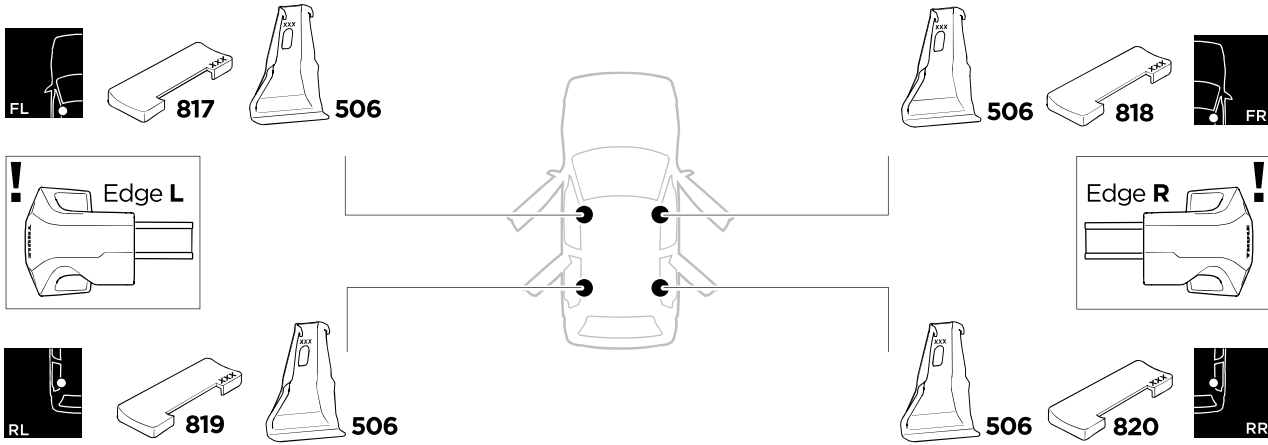

1

Kit 145290

TOYOTA Highlander, 5-dr SUV, 20-

ISO 11154-E

THULE WingBar Evo	THULE WingBar Edge	THULE WingBar	THULE SquareBar Evo	Evo X (scale)	Edge X (scale)
TOYOTA Highlander, 5-dr SUV, 20-				48,5	R

THULE ProBar Evo	THULE SlideBar Evo	X (mm/inch)		
TOYOTA Highlander, 5-dr SUV, 20-		1136 mm / 44 3/4"		

THULE WingBar Evo	THULE WingBar Edge	THULE WingBar	THULE SquareBar Evo	Evo Y (scale)	Edge Y (scale)
TOYOTA Highlander, 5-dr SUV, 20-				49	Q

THULE ProBar Evo	THULE SlideBar Evo	Y (mm/inch)		
TOYOTA Highlander, 5-dr SUV, 20-		1141 mm / 44 7/8"		

	W (mm/inch)	Z (mm/inch)
TOYOTA Highlander, 5-dr SUV, 20-	670 mm / 26 3/8"	255 mm / 10"