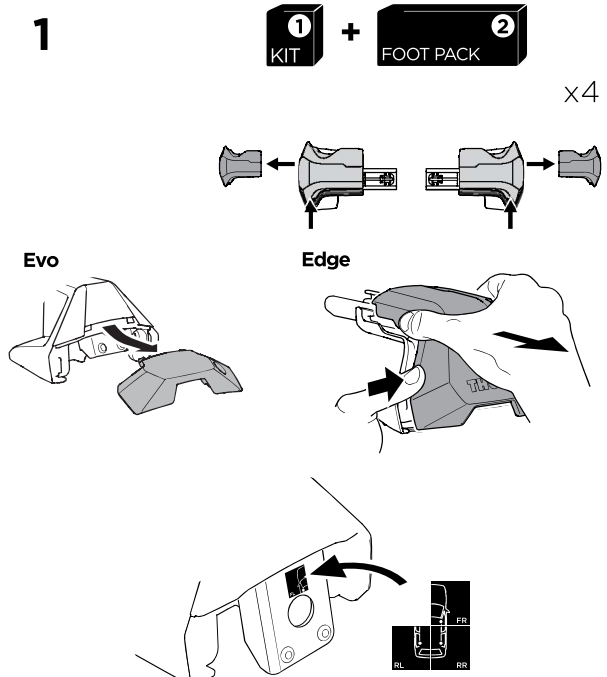

1

Kit 145290

TOYOTA Highlander, 5-dr SUV, 20-

ISO 11154-E

THULE WingBar Evo	THULE WingBar Edge	THULE WingBar	THULE SquareBar Evo	Evo X (scale)	Edge X (scale)
TOYOTA Highlander, 5-dr SUV, 20-				48,5	R

THULE ProBar Evo	THULE SlideBar Evo	X (mm/inch)		
TOYOTA Highlander, 5-dr SUV, 20-		1136 mm / 44 3/4"		

THULE WingBar Evo	THULE WingBar Edge	THULE WingBar	THULE SquareBar Evo	Evo Y (scale)	Edge Y (scale)
TOYOTA Highlander, 5-dr SUV, 20-				49	Q

THULE ProBar Evo	THULE SlideBar Evo	Y (mm/inch)		
TOYOTA Highlander, 5-dr SUV, 20-		1141 mm / 44 7/8"		

	W (mm/inch)	Z (mm/inch)
TOYOTA Highlander, 5-dr SUV, 20-	670 mm / 26 3/8"	255 mm / 10"