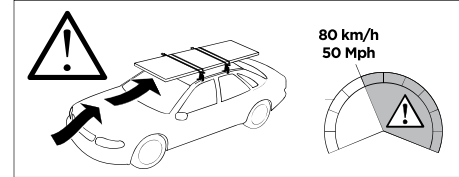

1

Kit 145290

TOYOTA Highlander, 5-dr SUV, 20-

ISO 11154-E

THULE WingBar Evo	THULE WingBar Edge	THULE WingBar	THULE SquareBar Evo	Evo X (scale)	Edge X (scale)
TOYOTA Highlander, 5-dr SUV, 20-				48,5	R

THULE ProBar Evo	THULE SlideBar Evo	X (mm/inch)		
TOYOTA Highlander, 5-dr SUV, 20-		1136 mm / 44 3/4"		