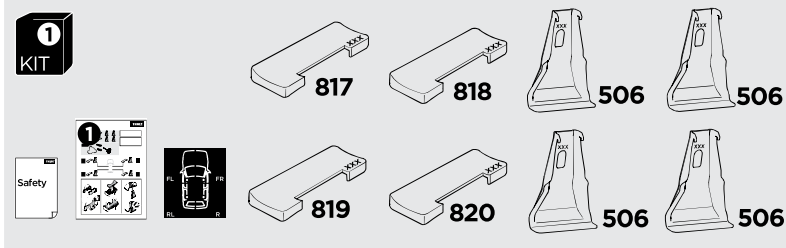

1

Kit 145290

TOYOTA Highlander, 5-dr SUV, 20-

ISO 11154-E

THULE WingBar Evo	THULE WingBar Edge	THULE WingBar	THULE SquareBar Evo	Evo X (scale)	Edge X (scale)
TOYOTA Highlander, 5-dr SUV, 20-				48,5	R

THULE ProBar Evo	THULE SlideBar Evo	X (mm/inch)		
TOYOTA Highlander, 5-dr SUV, 20-		1136 mm / 44 3/4"		

THULE WingBar Evo	THULE WingBar Edge	THULE WingBar	THULE SquareBar Evo	Evo Y (scale)	Edge Y (scale)
TOYOTA Highlander, 5-dr SUV, 20-				49	Q

THULE ProBar Evo	THULE SlideBar Evo	Y (mm/inch)		
TOYOTA Highlander, 5-dr SUV, 20-		1141 mm / 44 7/8"		

	W (mm/inch)	Z (mm/inch)
TOYOTA Highlander, 5-dr SUV, 20-	670 mm / 26 3/8"	255 mm / 10"