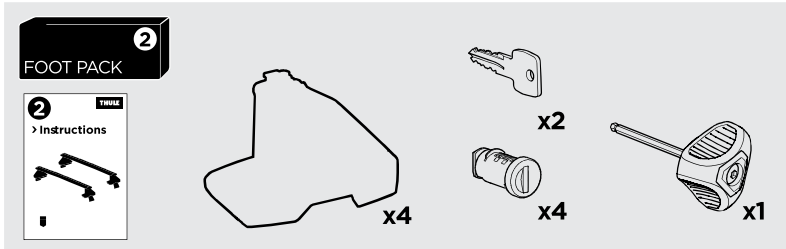

1

Kit 145290

TOYOTA Highlander, 5-dr SUV, 20-

ISO 11154-E

THULE WingBar Evo	THULE WingBar Edge	THULE WingBar	THULE SquareBar Evo	Evo X (scale)	Edge X (scale)
TOYOTA Highlander, 5-dr SUV, 20-				48,5	R

THULE ProBar Evo	THULE SlideBar Evo	X (mm/inch)		
TOYOTA Highlander, 5-dr SUV, 20-		1136 mm / 44 3/4"		

THULE WingBar Evo	THULE WingBar Edge	THULE WingBar	THULE SquareBar Evo	Evo Y (scale)	Edge Y (scale)
TOYOTA Highlander, 5-dr SUV, 20-				49	Q

THULE ProBar Evo	THULE SlideBar Evo	Y (mm/inch)		
TOYOTA Highlander, 5-dr SUV, 20-		1141 mm / 44 7/8"		

	W (mm/inch)	Z (mm/inch)
TOYOTA Highlander, 5-dr SUV, 20-	670 mm / 26 3/8"	255 mm / 10"