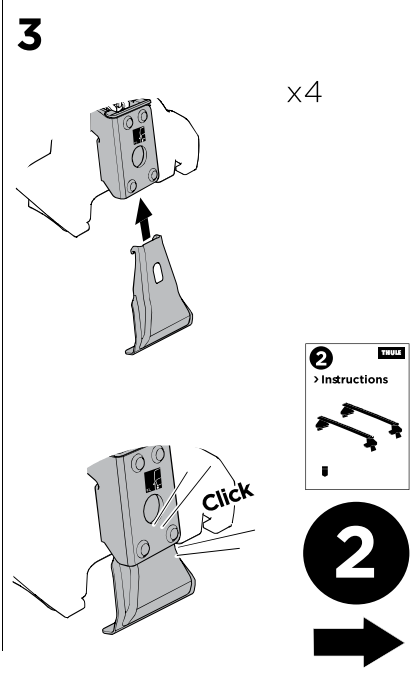

1

Kit 145290

TOYOTA Highlander, 5-dr SUV, 20-

ISO 11154-E

THULE WingBar Evo	THULE WingBar Edge	THULE WingBar	THULE SquareBar Evo	Evo X (scale)	Edge X (scale)
TOYOTA Highlander, 5-dr SUV, 20-				48,5	R

THULE ProBar Evo	THULE SlideBar Evo	X (mm/inch)		
TOYOTA Highlander, 5-dr SUV, 20-		1136 mm / 44 3/4"		

THULE WingBar Evo	THULE WingBar Edge	THULE WingBar	THULE SquareBar Evo	Evo Y (scale)	Edge Y (scale)
TOYOTA Highlander, 5-dr SUV, 20-				49	Q

THULE ProBar Evo	THULE SlideBar Evo	Y (mm/inch)		
TOYOTA Highlander, 5-dr SUV, 20-		1141 mm / 44 7/8"		

	W (mm/inch)	Z (mm/inch)
TOYOTA Highlander, 5-dr SUV, 20-	670 mm / 26 3/8"	255 mm / 10"